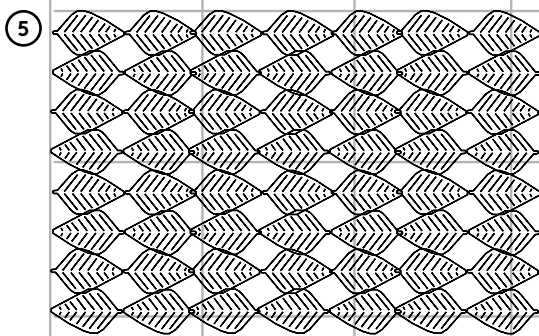

⑤
≈ 9 Airleaf/m²