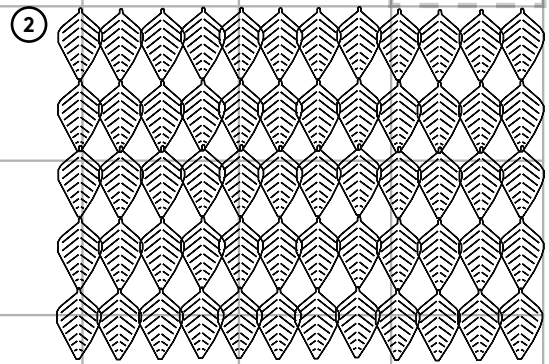

-35 -49 -40 -54 -57 -55 -56 -47 -50 -41

-70 -44 -51 -53 -48 -52 -46 -43 -33 -42

Olika mönster, ca antal Airleaf per m²
/Several patterns, approx. amount of Airleaf/m²

①
≈ 7 Airleaf/m²

②
≈ 8 Airleaf/m²

③
≈ 8 Airleaf/m²

④
≈ 9 Airleaf/m²

⑤
≈ 9 Airleaf/m²

⑥
≈ 15 Airleaf/m²

abstracta

www.abstracta.se

Airflake

abstracta

www.abstracta.se