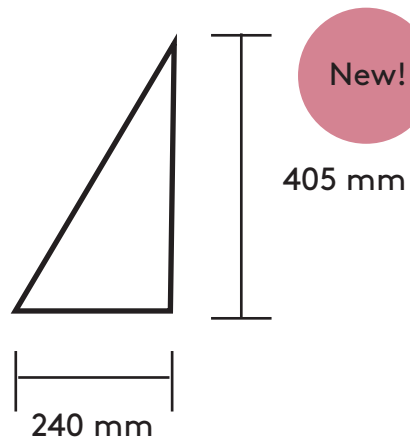

Teknisk information/Technical information

Aircone kan hängas från taket eller mot vägg via en aluminiumskena.

Aircone can be hung from the ceiling or against the wall on an aluminium rail.

Nu finns även en kompletterande modul "Aircone rak kant" för att skapa raka kanter på Aircone-sjoken.

There is a new module available, called "Aircone straight edges", which is used to create straight lines on your Aircone configuration.