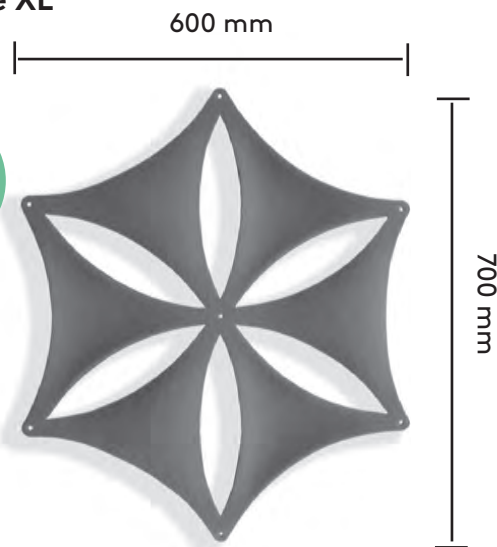

Airflake XL

Blade öppen
Blade open