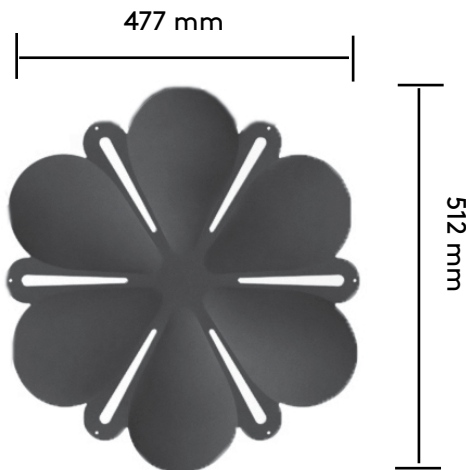

Airbloom

Mönsterkombinationer / pattern suggestions:

Färgval/Color Choices

Filtfärger/Felt colors

Filtfärger övriga färger, längre leveranstid. Minimum 1 st 10-pack. / Felt colors other colors, longer delivery time. Minimum 1x 10-pack.