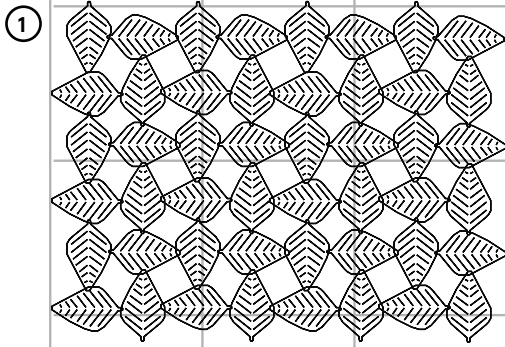

-35 -49 -40 -54 -57 -55 -56 -47 -50 -41

-70 -44 -51 -53 -48 -52 -46 -43 -33 -42

Olika mönster, ca antal Airleaf per m²
/Several patterns, approx. amount of Airleaf/m²

①
≈ 7 Airleaf/m²

②
≈ 8 Airleaf/m²

③
≈ 8 Airleaf/m²