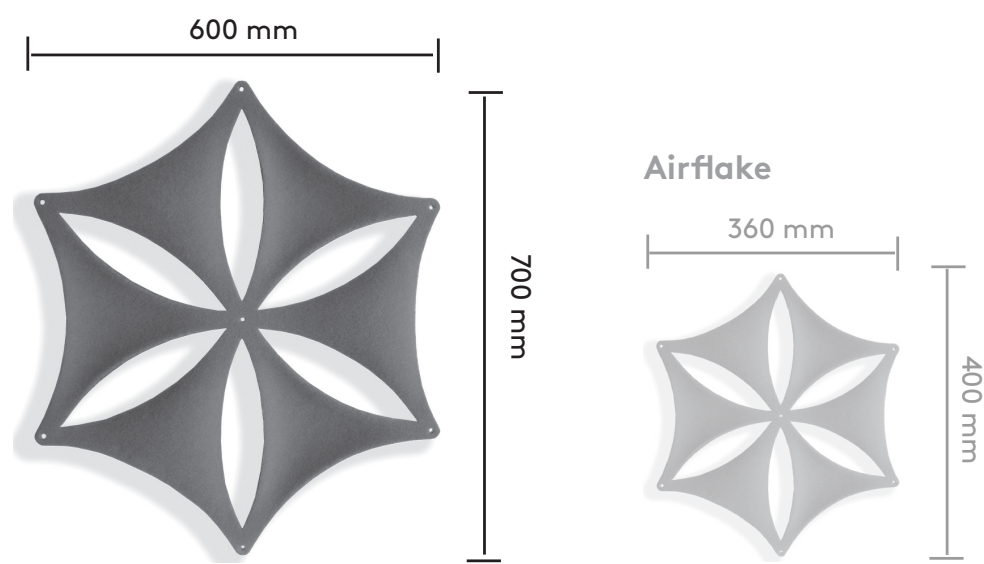

AIRFLAKE XL DESIGN STEFAN BORSELIUS

The successful acoustic product Airflake is now available in a larger size; **Airflake XL**.

Perfectly suitable for large assemblies!

FELT COLOURS

ACCESSORIES

Rail (white or silver)
1.5m, 2m, 3m