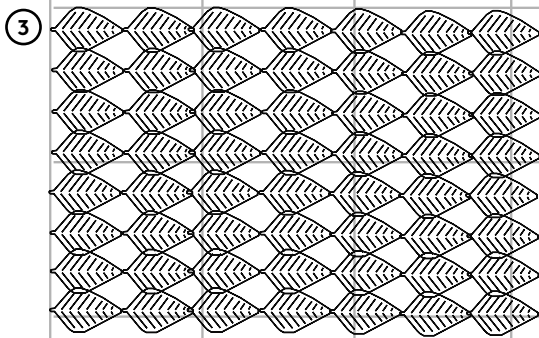

-35 -49 -40 -54 -57 -55 -56 -47 -50 -41

-70 -44 -51 -53 -48 -52 -46 -43 -33 -42

Olika mönster, ca antal Airleaf per m²
/Several patterns, approx. amount of Airleaf/m²

①
≈ 7 Airleaf/m²

②
≈ 8 Airleaf/m²

③
≈ 8 Airleaf/m²