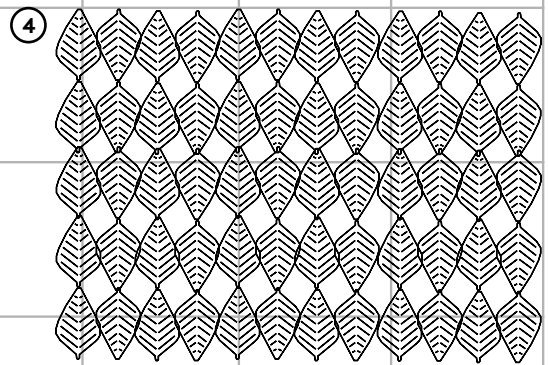

-35 -49 -40 -54 -57 -55 -56 -47 -50 -41

-70 -44 -51 -53 -48 -52 -46 -43 -33 -42

Olika mönster, ca antal Airleaf per m²
/Several patterns, approx. amount of Airleaf/m²

①
≈ 7 Airleaf/m²

②
≈ 8 Airleaf/m²

③
≈ 8 Airleaf/m²

④
≈ 9 Airleaf/m²

⑤
≈ 9 Airleaf/m²

⑥
≈ 15 Airleaf/m²

abstracta

www.abstracta.se

Airflake

abstracta

www.abstracta.se