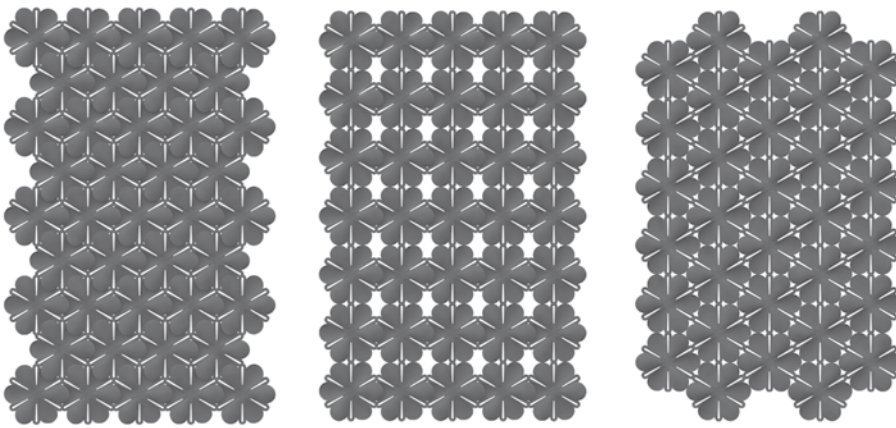

Mönsterkombinationer / pattern suggestions: