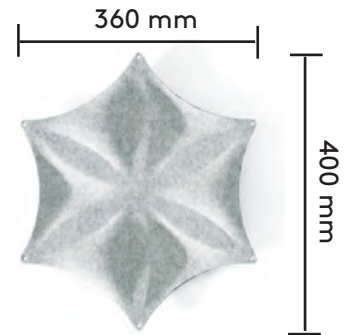

Airflake is fixed to a straight or angled aluminium rail for mounting in the ceiling or on the wall.

i Teknisk information/Technical information

Airflake

Line öppen
Line open

Line stängd
Line closed

Blade öppen
Blade open