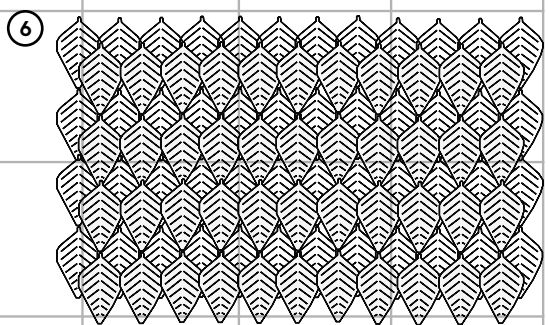

-35 -49 -40 -54 -57 -55 -56 -47 -50 -41

-70 -44 -51 -53 -48 -52 -46 -43 -33 -42

Olika mönster, ca antal Airleaf per m²
/Several patterns, approx. amount of Airleaf/m²

①
≈ 7 Airleaf/m²

②
≈ 8 Airleaf/m²

③
≈ 8 Airleaf/m²

④
≈ 9 Airleaf/m²

⑤
≈ 9 Airleaf/m²

⑥
≈ 15 Airleaf/m²

abstracta

www.abstracta.se

Airflake

abstracta

www.abstracta.se